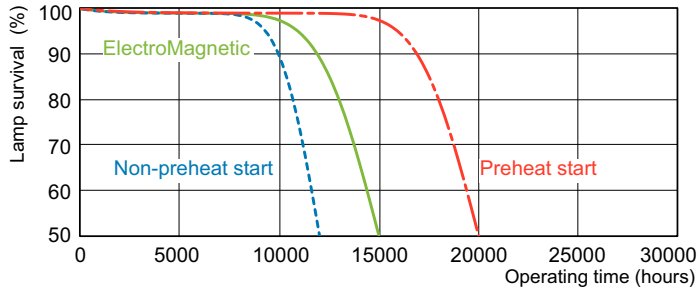

Dimensional drawing

Product	D (max)	A (max)	B (max)	B (min)	C (max)
MASTER TL-D Super 80	28 mm	589.8 mm	596.9 mm	594.5 mm	604 mm
18W/827 1SL/25					

TL-D 18W/827

Photometric data

Lightcolor /827

Lightcolor /827

MASTER TL-D Super 80

Lifetime

MASTER TL-D Super 80 Life Expectancy 3 h cycle

MASTER TL-D Super 80 Life Expectancy 12 h cycle

MASTER TL-D Super 80 Lumen Maintenance 3 h + 12 h cycle