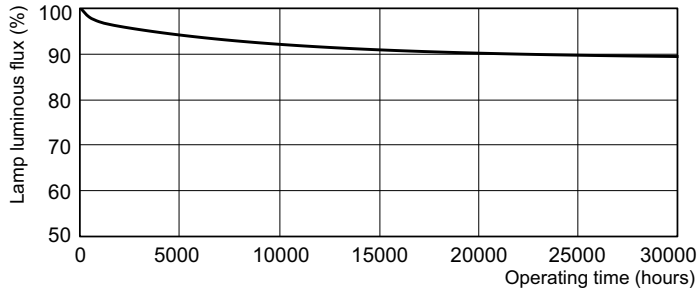

Dimensional drawing

Product	D (max)	A (max)	B (max)	B (min)	C (max)
MASTER TL-D Super 80	28 mm	589.8 mm	596.9 mm	594.5 mm	604 mm
18W/827 1SL/25					

TL-D 18W/827

Photometric data

Lightcolor /827

Lightcolor /827

MASTER TL-D Super 80

Lifetime

MASTER TL-D Super 80 Life Expectancy 3 h cycle

MASTER TL-D Super 80 Life Expectancy 12 h cycle

MASTER TL-D Super 80 Lumen Maintenance 3 h + 12 h cycle