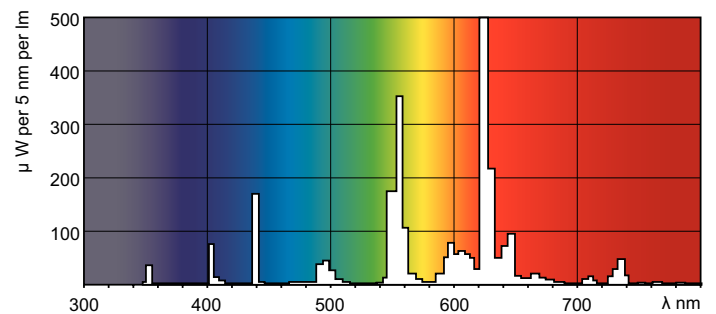

MASTER TL-D Super 80

MASTER TL-D Super 80 18W/827 1SL/25

The MASTER TL-D Super 80 lamp offers more lumens per watt and better color rendering than TL-D standard colors. Furthermore, it has a lower mercury content. The lamp can be operated in existing TL-D luminaires.

Dimensional drawing

Product	D (max)	A (max)	B (max)	B (min)	C (max)
MASTER TL-D Super 80	28 mm	589.8 mm	596.9 mm	594.5 mm	604 mm
18W/827 1SL/25					

TL-D 18W/827

Photometric data

Lightcolor /827

Lightcolor /827

MASTER TL-D Super 80

Lifetime

MASTER TL-D Super 80 Life Expectancy 3 h cycle

MASTER TL-D Super 80 Life Expectancy 12 h cycle

MASTER TL-D Super 80 Lumen Maintenance 3 h + 12 h cycle