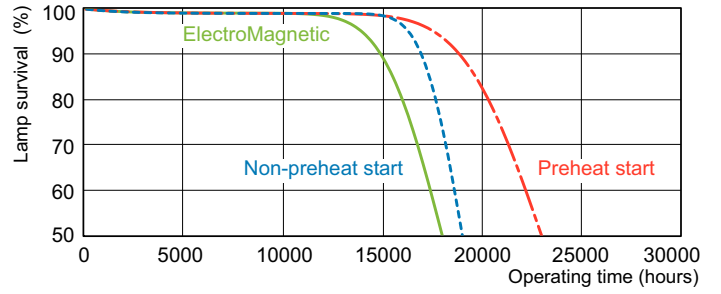

Dimensional drawing

Product	D (max)	A (max)	B (max)	B (min)	C (max)
MASTER TL-D Super 80	28 mm	589.8 mm	596.9 mm	594.5 mm	604 mm
18W/827 1SL/25					

TL-D 18W/827

Photometric data

Lightcolor /827

Lightcolor /827

MASTER TL-D Super 80

Lifetime

MASTER TL-D Super 80 Life Expectancy 3 h cycle

MASTER TL-D Super 80 Life Expectancy 12 h cycle

MASTER TL-D Super 80 Lumen Maintenance 3 h + 12 h cycle