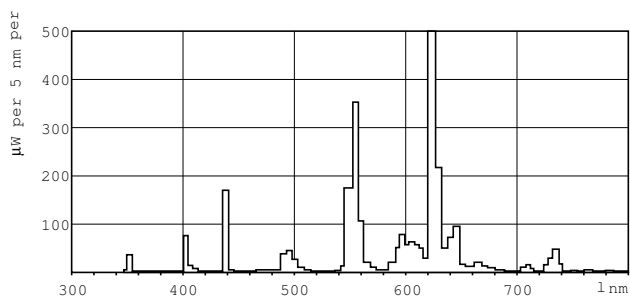

Dimensional drawing

Product	D (max)	A (max)	B (max)	B (min)	C (max)
MASTER TL-D Super 80	28 mm	589.8 mm	596.9 mm	594.5 mm	604 mm
18W/827 1SL/25					

TL-D 18W/827

Photometric data

Lightcolor /827

Lightcolor /827